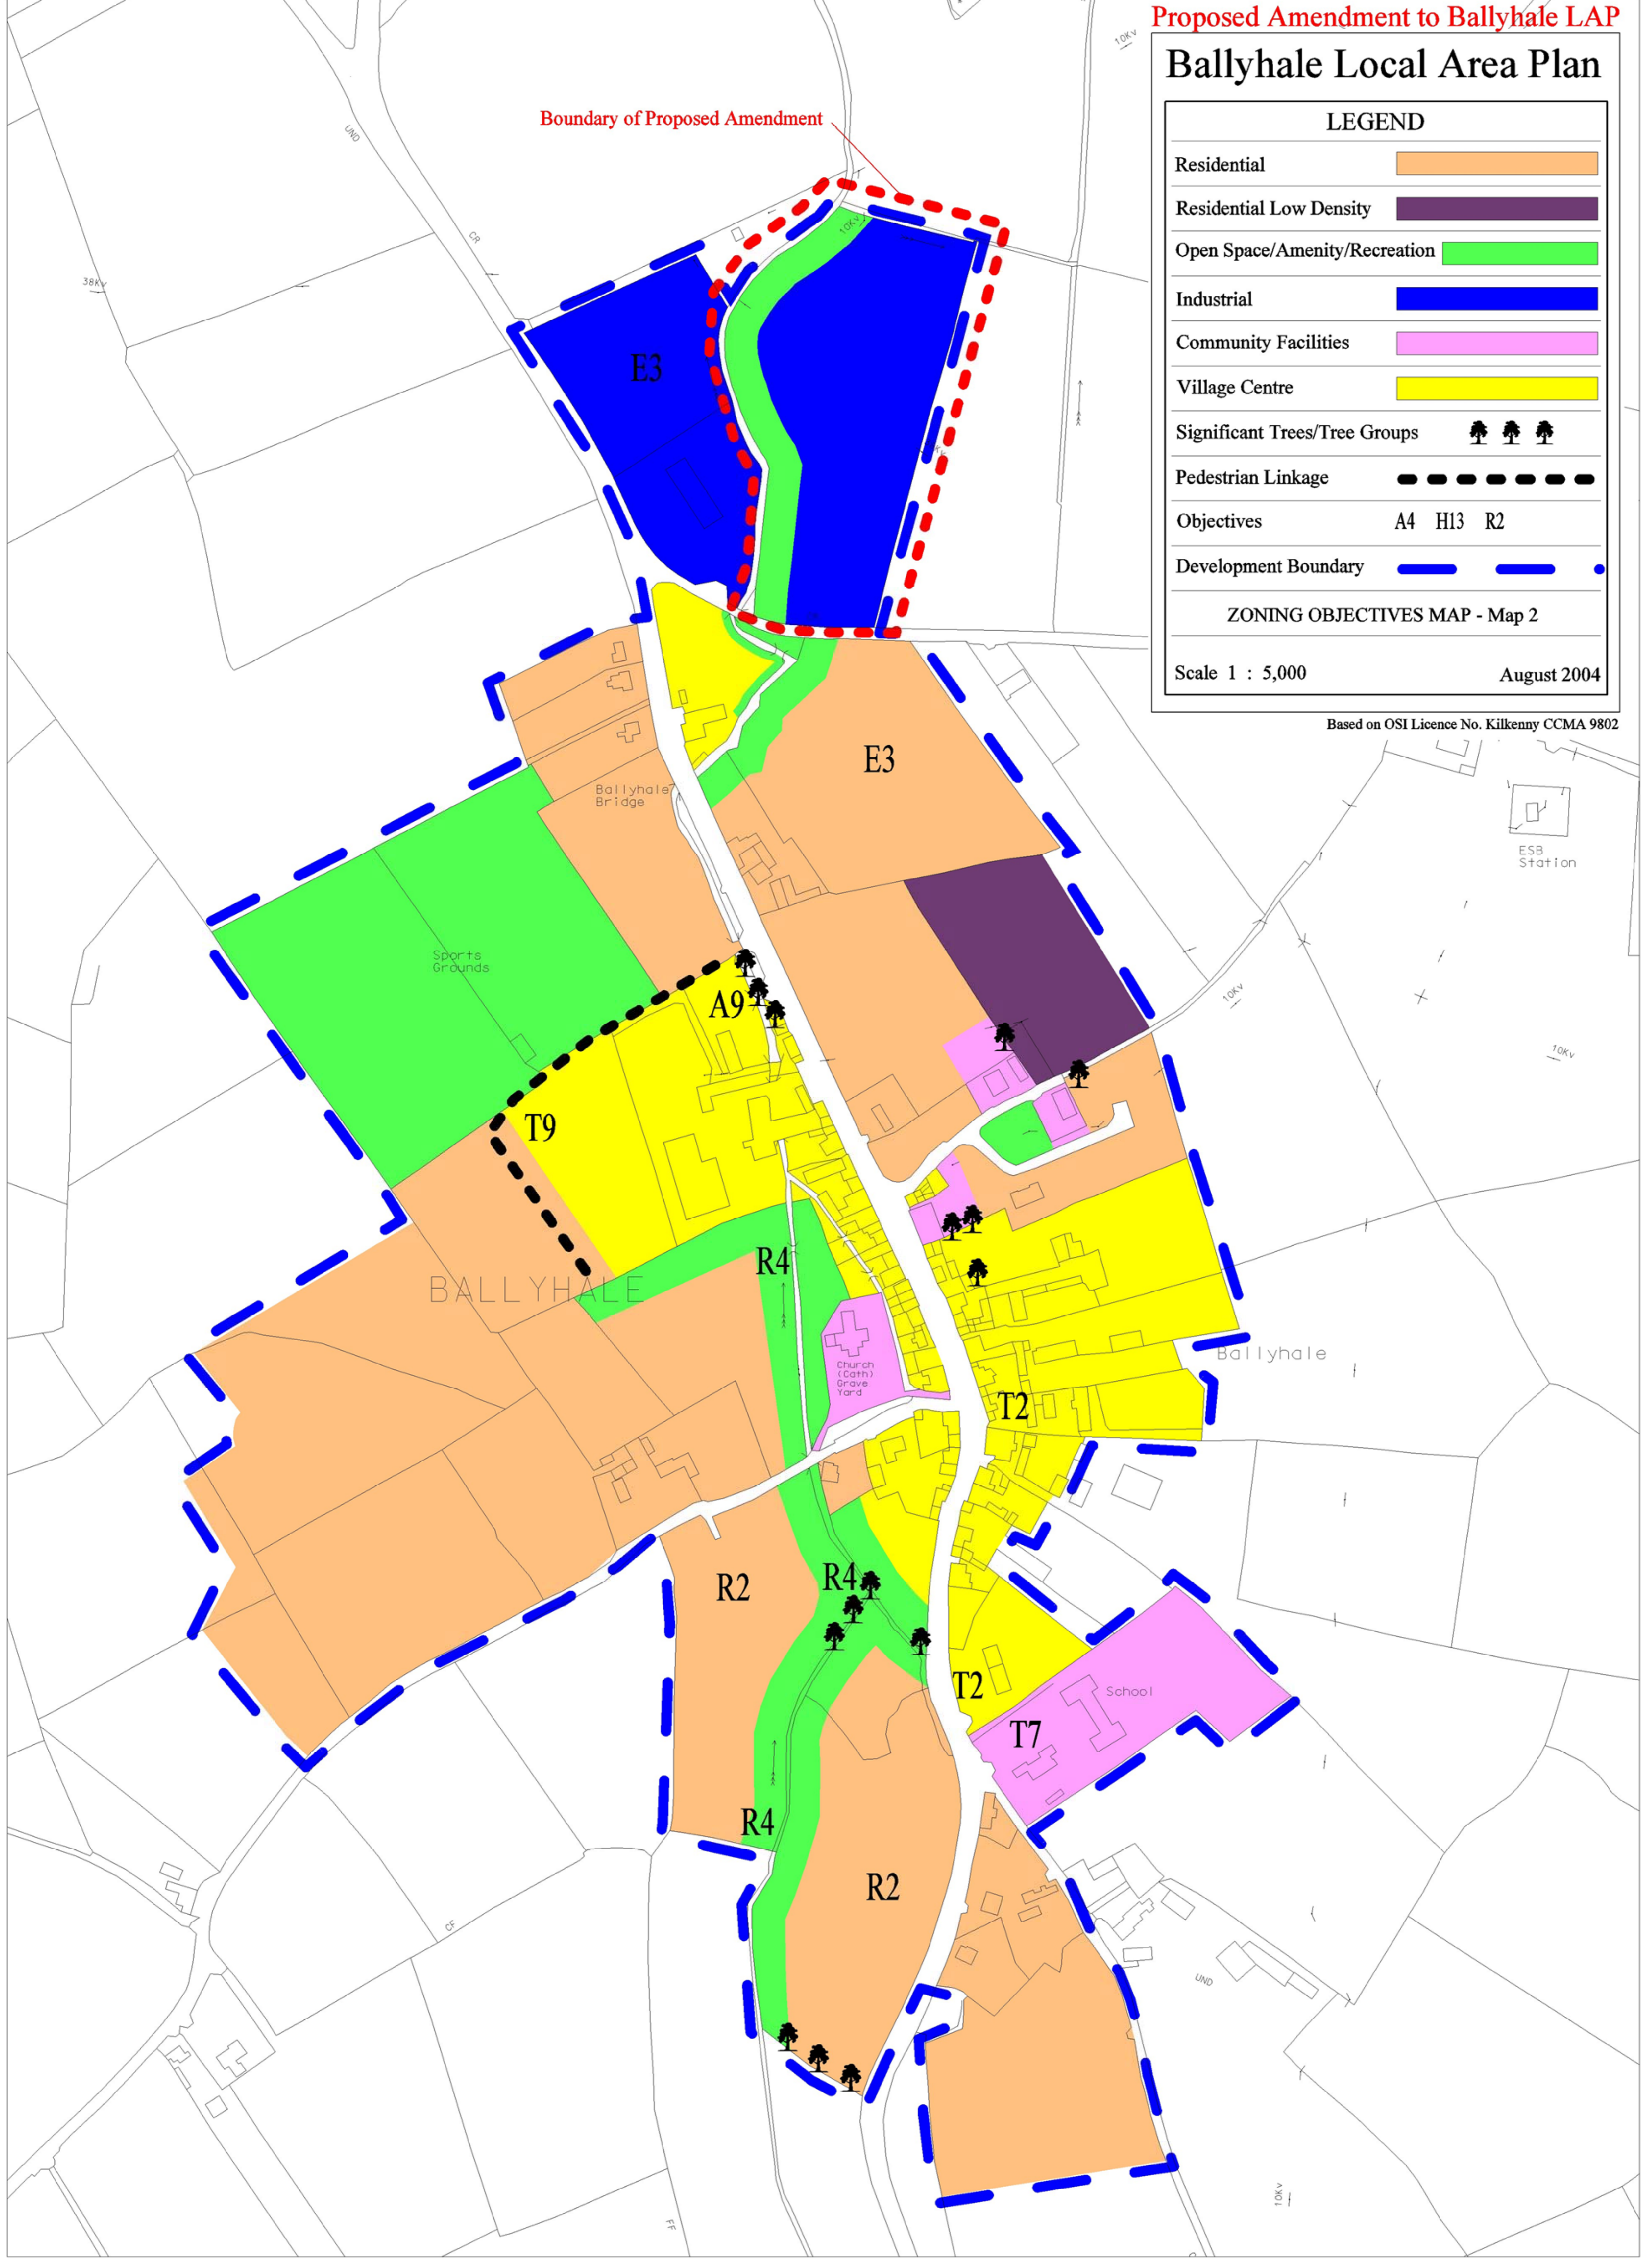

Ballyhale Local Area Plan

LEGEND

- Residential
- Residential Low Density
- Open Space/Amenity/Recreation
- Industrial
- Community Facilities
- Village Centre
- Significant Trees/Tree Groups
- Pedestrian Linkage
- Objectives A4 H13 R2
- Development Boundary

ZONING OBJECTIVES MAP - Map 2

Scale 1 : 5,000

August 2004

Based on OSI Licence No. Kilkenny CCMA 9802

BALLYHALE

Ballyhale